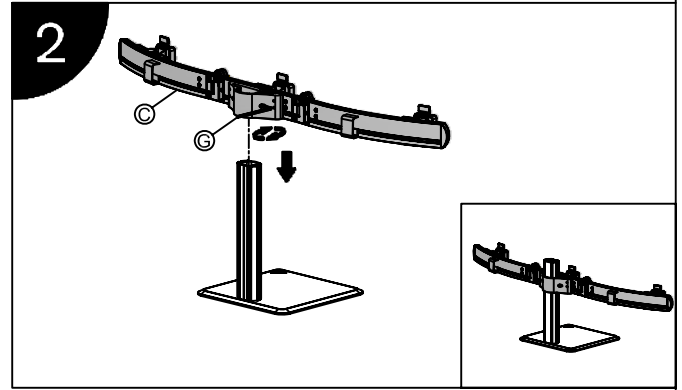

Installation Manual

Model No. : L301

Installation Steps

Installation Manual

Model No. : L301

Parts list			
No.	ITEM	SPECS	QUANTITY
A			1
B			1
C			1
D			3
E		M5*25	4
F		M4*12	12
G		M5	1
H		M4	1
I		M3	1