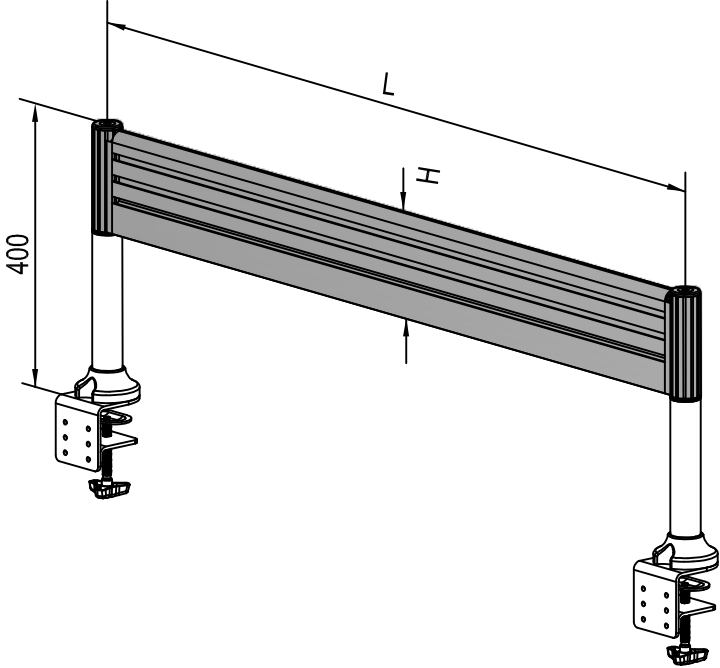

Product name:Single slatwall

Model No.: PF-A

Product Features	Technical parameter						
<ul style="list-style-type: none"> • 100% made of AL380, combining rugged performance with sleek, handsome aesthetics. • Make great organizational impression with the accessory components of mounting monitors, pencontainers, telephone, prints, etc. 							Desk clamp
	Length(L)	Height(H)	Lift	Packing size	NW (kg)	GW(kg)	Desk thickness (mm)
	1200mm	150mm	400mm	1245mm*300mm*165mm			80
	1400mm	150mm	400mm	1445mm*300mm*165mm			
1600mm	150mm	400mm	1645mm*300mm*165mm				

mm

Product Dimensions