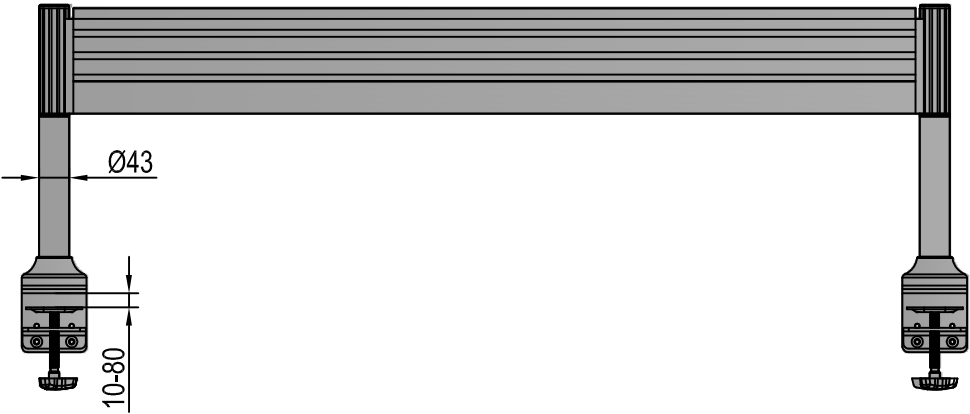

Product name:Single slatwall

Model No.: PF-A

Product Features	Technical parameter						
<ul style="list-style-type: none"> • 100% made of AL380, combining rugged performance with sleek, handsome aesthetics. • Make great organizational impression with the accessory components of mounting monitors, pencontainers, telephone, prints, etc. 							Desk clamp
	Length(L)	Height(H)	Lift	Packing size	NW (kg)	GW(kg)	Desk thickness (mm)
	1200mm	150mm	400mm	1245mm*300mm*165mm			80
	1400mm	150mm	400mm	1445mm*300mm*165mm			
1600mm	150mm	400mm	1645mm*300mm*165mm				

mm

Product Dimensions