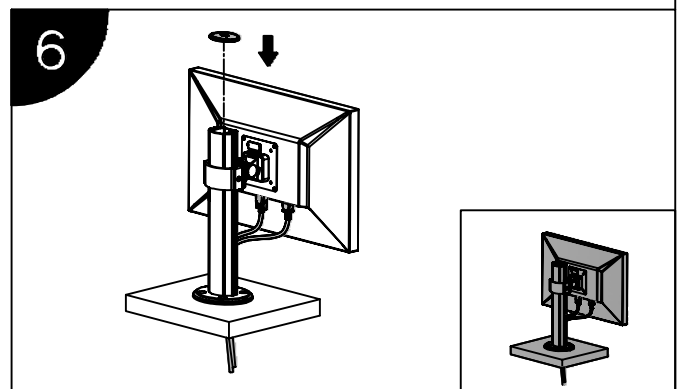

Installation Manual

Model No. : L100

Installation Steps

Installation Manual

Model No. : L100

Parts list			
No.	ITEM	SPECS	QUANTITY
A			1
B			1
C			1
D			1
E		M8*60	4
F		M8Cap	4
G		M8Gasket	4
H		ST4.8*25	4
I		M4*12	4
J		M5	1
K		M4	1
L		M3	1