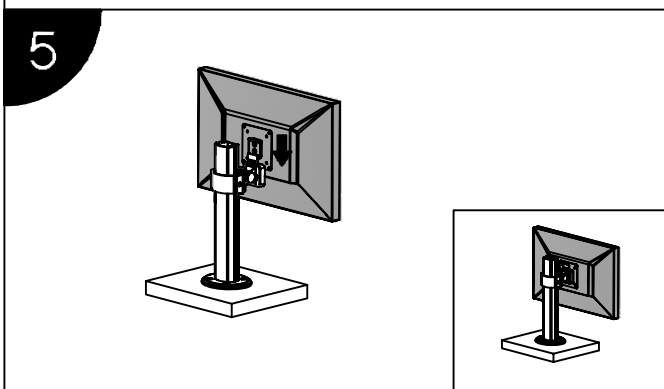

Installation Manual

Model No. : L100

Installation Steps

Installation Manual

Model No. : L100

Parts list			
No.	ITEM	SPECS	QUANTITY
A			1
B			1
C			1
D			1
E		M8*60	4
F		M8Cap	4
G		M8Gasket	4
H		ST4.8*25	4
I		M4*12	4
J		M5	1
K		M4	1
L		M3	1