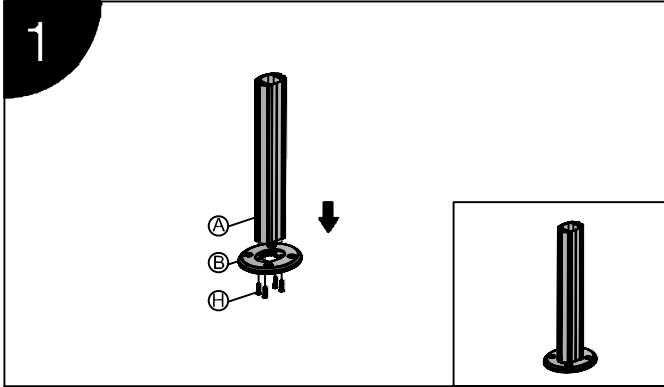

Installation Manual

Model No. : L100

Installation Steps

Installation Manual

Model No. : L100

Parts list			
No.	ITEM	SPECS	QUANTITY
A			1
B			1
C			1
D			1
E		M8*60	4
F		M8Cap	4
G		M8Gasket	4
H		ST4.8*25	4
I		M4*12	4
J		M5	1
K		M4	1
L		M3	1