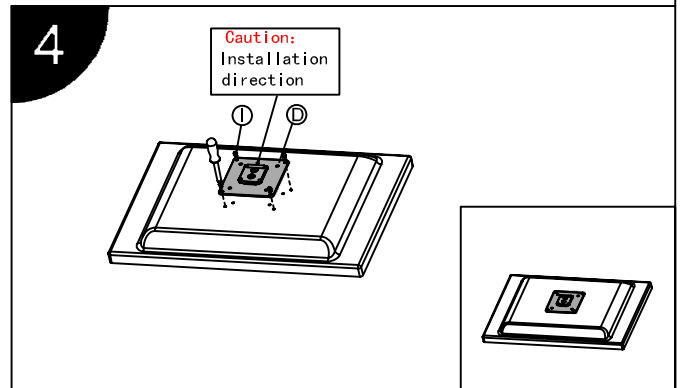

Installation Manual

Model No. : L100

Installation Steps

Installation Manual

Model No. : L100

Parts list			
No.	ITEM	SPECS	QUANTITY
A			1
B			1
C			1
D			1
E		M8*60	4
F		M8Cap	4
G		M8Gasket	4
H		ST4.8*25	4
I		M4*12	4
J		M5	1
K		M4	1
L		M3	1