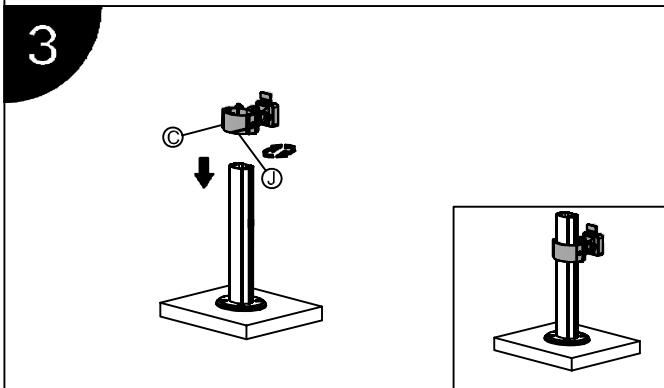

Installation Manual

Model No. : L100

Installation Steps

Installation Manual

Model No. : L100

Parts list			
No.	ITEM	SPECS	QUANTITY
A			1
B			1
C			1
D			1
E		M8*60	4
F		M8Cap	4
G		M8Gasket	4
H		ST4.8*25	4
I		M4*12	4
J		M5	1
K		M4	1
L		M3	1