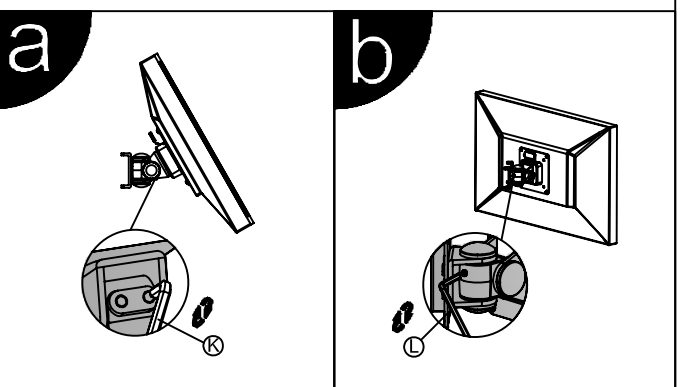

Installation Manual

Model No. : L100

Installation Steps

Installation Manual

Model No. : L100

Parts list			
No.	ITEM	SPECS	QUANTITY
A			1
B			1
C			1
D			1
E		M8*60	4
F		M8Cap	4
G		M8Gasket	4
H		ST4.8*25	4
I		M4*12	4
J		M5	1
K		M4	1
L		M3	1