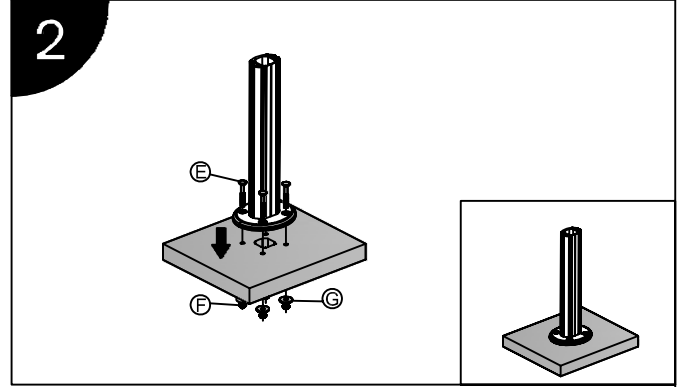

Installation Manual

Model No. : L100

Installation Steps

Installation Manual

Model No. : L100

Parts list			
No.	ITEM	SPECS	QUANTITY
A			1
B			1
C			1
D			1
E		M8*60	4
F		M8Cap	4
G		M8Gasket	4
H		ST4.8*25	4
I		M4*12	4
J		M5	1
K		M4	1
L		M3	1