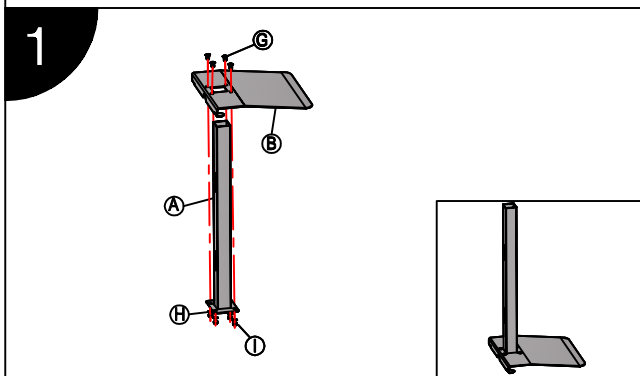

Installation Manual

Model No.: BL401

Installation Steps

Installation Manual

Model No.: BL401

Parts list			
No.	ITEM	SPECS	QUANTITY
A			1
B			1
C			2
D			2
E			4
F			1
G		M8*16	4
H		M8	8
I		M8	4
J			2
K		M8	4
L		M4*12	16
M		M4*20	8
N		M4	1
O			1