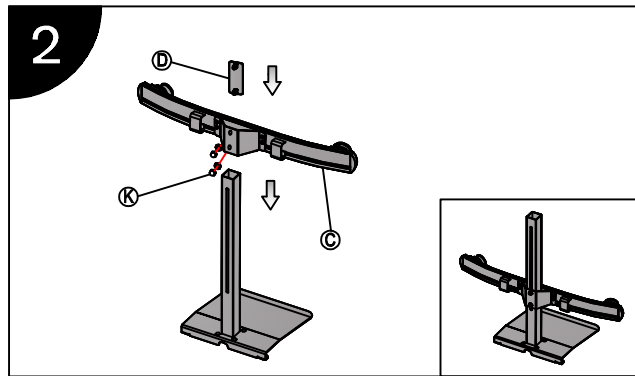

Installation Manual

Model No.: BL401

Installation Steps

Installation Manual

Model No.: BL401

Parts list			
No.	ITEM	SPECS	QUANTITY
A			1
B			1
C			2
D			2
E			4
F			1
G		M8*16	4
H		M8	8
I		M8	4
J			2
K		M8	4
L		M4*12	16
M		M4*20	8
N		M4	1
O			1