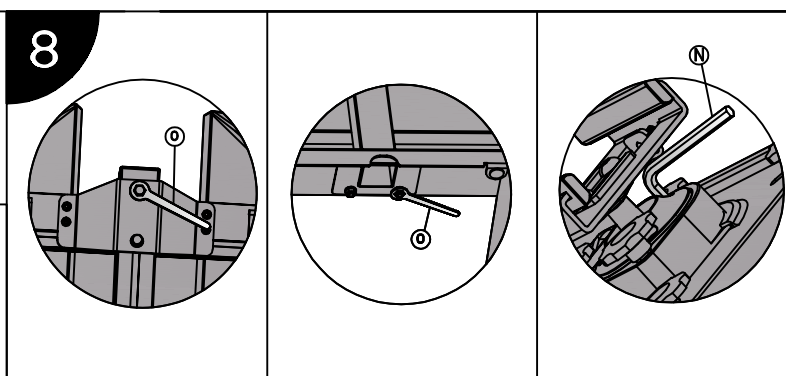

Installation Manual

Model No.: BL401

Installation Steps

Installation Manual

Model No.: BL401

Parts list			
No.	ITEM	SPECS	QUANTITY
A			1
B			1
C			2
D			2
E			4
F			1
G		M8*16	4
H		M8	8
I		M8	4
J			2
K		M8	4
L		M4*12	16
M		M4*20	8
N		M4	1
O			1