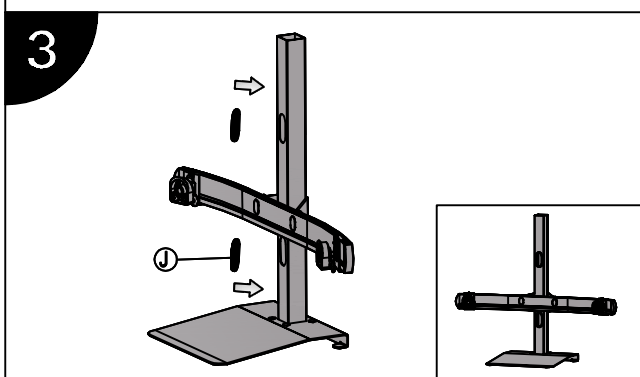

Installation Manual

Model No.: BL401

Installation Steps

Installation Manual

Model No.: BL401

Parts list			
No.	ITEM	SPECS	QUANTITY
A			1
B			1
C			2
D			2
E			4
F			1
G		M8*16	4
H		M8	8
I		M8	4
J			2
K		M8	4
L		M4*12	16
M		M4*20	8
N		M4	1
O			1