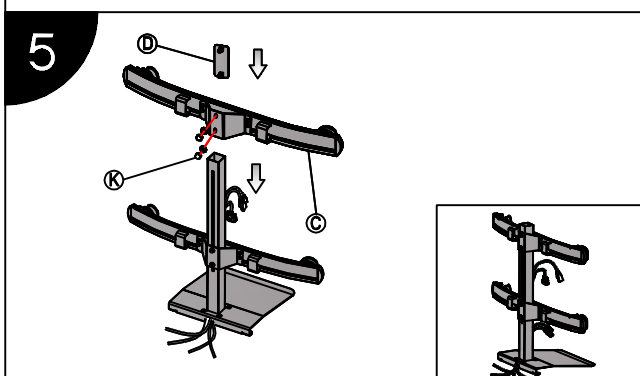

Installation Manual

Model No.: BL401

Installation Steps

Installation Manual

Model No.: BL401

Parts list			
No.	ITEM	SPECS	QUANTITY
A			1
B			1
C			2
D			2
E			4
F			1
G		M8*16	4
H		M8	8
I		M8	4
J			2
K		M8	4
L		M4*12	16
M		M4*20	8
N		M4	1
O			1